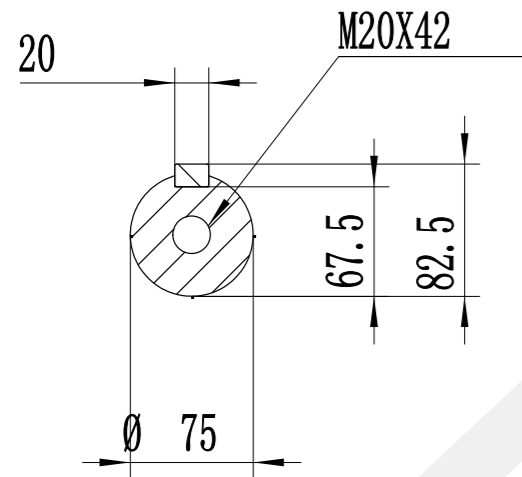

A

1 : 4

Electric s.r.o.

4LC-280M-B3

Mounting diagram